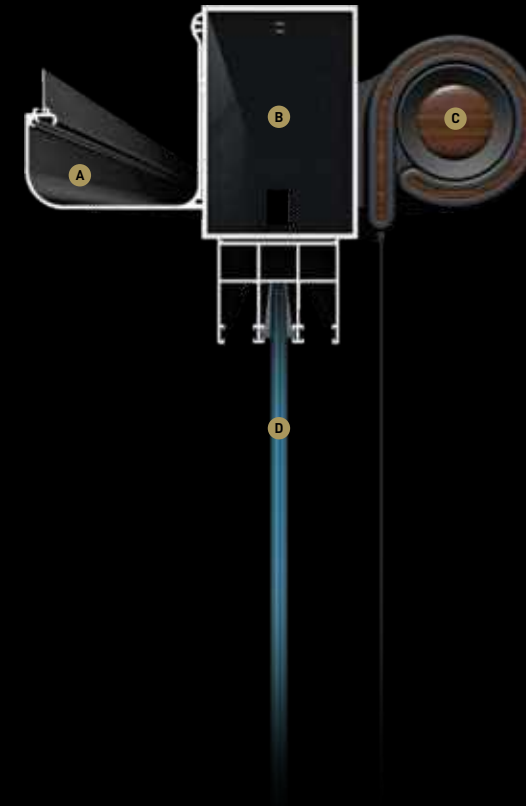

HIDDEN ASSEMBLY DETAILS

Plus and Compact series provide a clean surface and perfect view by concealing all connection details made with stainless steel screws and parts.

GEOMETRIC CROSS SECTION

With its geometric design, the specially engineered inner section gives maximum strength and wind resistance to the aluminium rail profile.

PILLAR BASE

Stainless steel base hides all the floor installations inside, drains the water to the outside and gives an exclusive finish to your product.

PROFILE CAP CHOICES

Give a personal touch to your pergola by choosing from a rounded or straight ended cap.

HORIZONTAL BEAMS

The front and side beam on the same horizontal level, giving a continuous line throughout the product, ensuring a smooth relaxing overall look, which is a delight to the eye.

* Doesn't include the compact series.