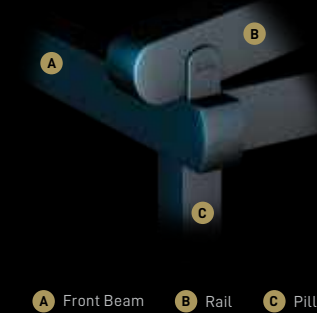

PROFILE SECTIONS

This spacious design creates a relaxing atmosphere in which guests can enjoy their time to max. The soft contours of the design provide an intimate setting and ensure unforgettable memories. In this product the ceiling cover is retracting as one piece.

The product is usable according to its User Manual in all-weather conditions and designed to be used in all four seasons. If desired the product can be made into retractable winter garden by closing the sides with different kinds of enclosures.

Palmiye presents a wide range of ceiling covers, with a selection of colours, materials and patterns which are imported from Europe and U.S, with 5 years guaranty against fading and mould.

Palmiye is proud to present the Exclusive Fabric Collection with unique patterns and colors, with options of Exclusive Fabric Profiles and Exclusive 3 Axis Lightings.

The entire drainage system is integrated into the structure and lighting systems can be adapted to the ceiling cover which moves together with it.

The Spot Lights, Linear Lights or 3 Axis Lights are installed on the aluminium profiles and can be controlled by a remote control or with a remote controlled dimmer function.

Each of our products is hand crafted and in itself unique, and from ceiling cover to the construction material you can completely customize your products.