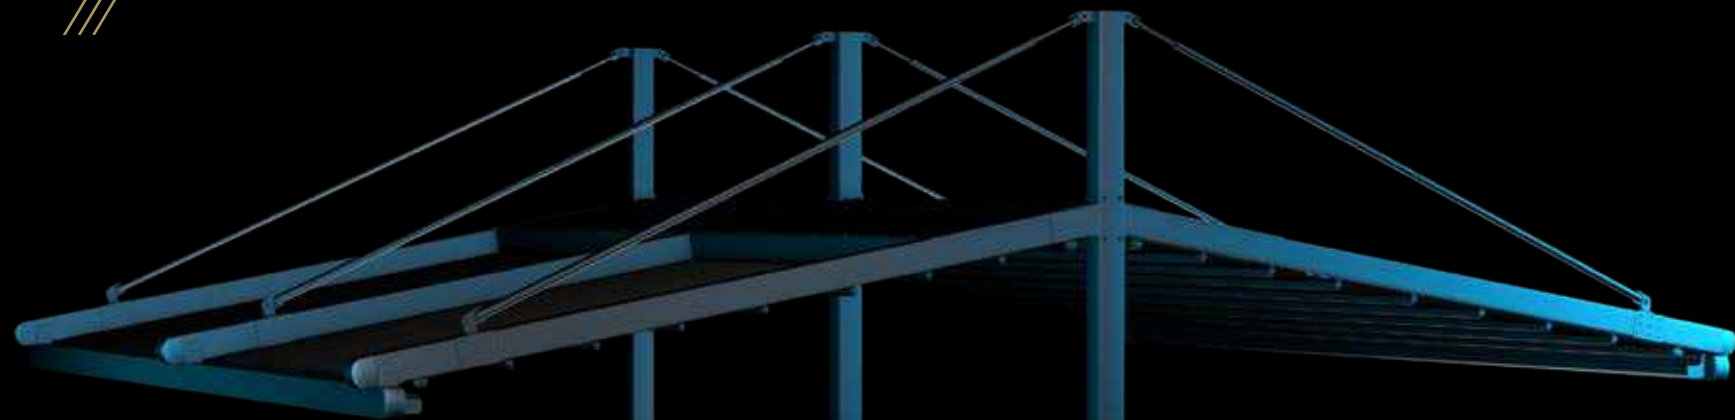

MAXIMUM DIMENSIONS

Width	1300
Projection	1200
Max Rail Centers	450

This elegant product is free standing and is a stylish way to enlarge your outdoor living space. The eye catching nautical design creates a welcoming atmosphere and ensures that you make the best out of your area. The product is usable in all-weather conditions and designed to be used in all four seasons.

Palmiye presents a wide range of ceiling covers, with a selection of colours, materials and patterns which are imported from Europe and U.S, with 5 years guaranty against fading and mould.

Palmiye is proud to present the Exclusive Fabric Collection with unique patterns and colors, with options of Exclusive Fabric Profiles and Exclusive 3 Axis Lightings.

Lighting systems can be adapted to the ceiling cover which moves together with it.

The Spot Lights, Linear Lights or 3 Axis Lights are installed on the aluminium profiles and can be controlled by a remote control or with a remote controlled dimmer function.

Each of our products is hand crafted and in itself unique, and from ceiling cover to the construction material you can completely customize your products.

PROFILE SECTIONS