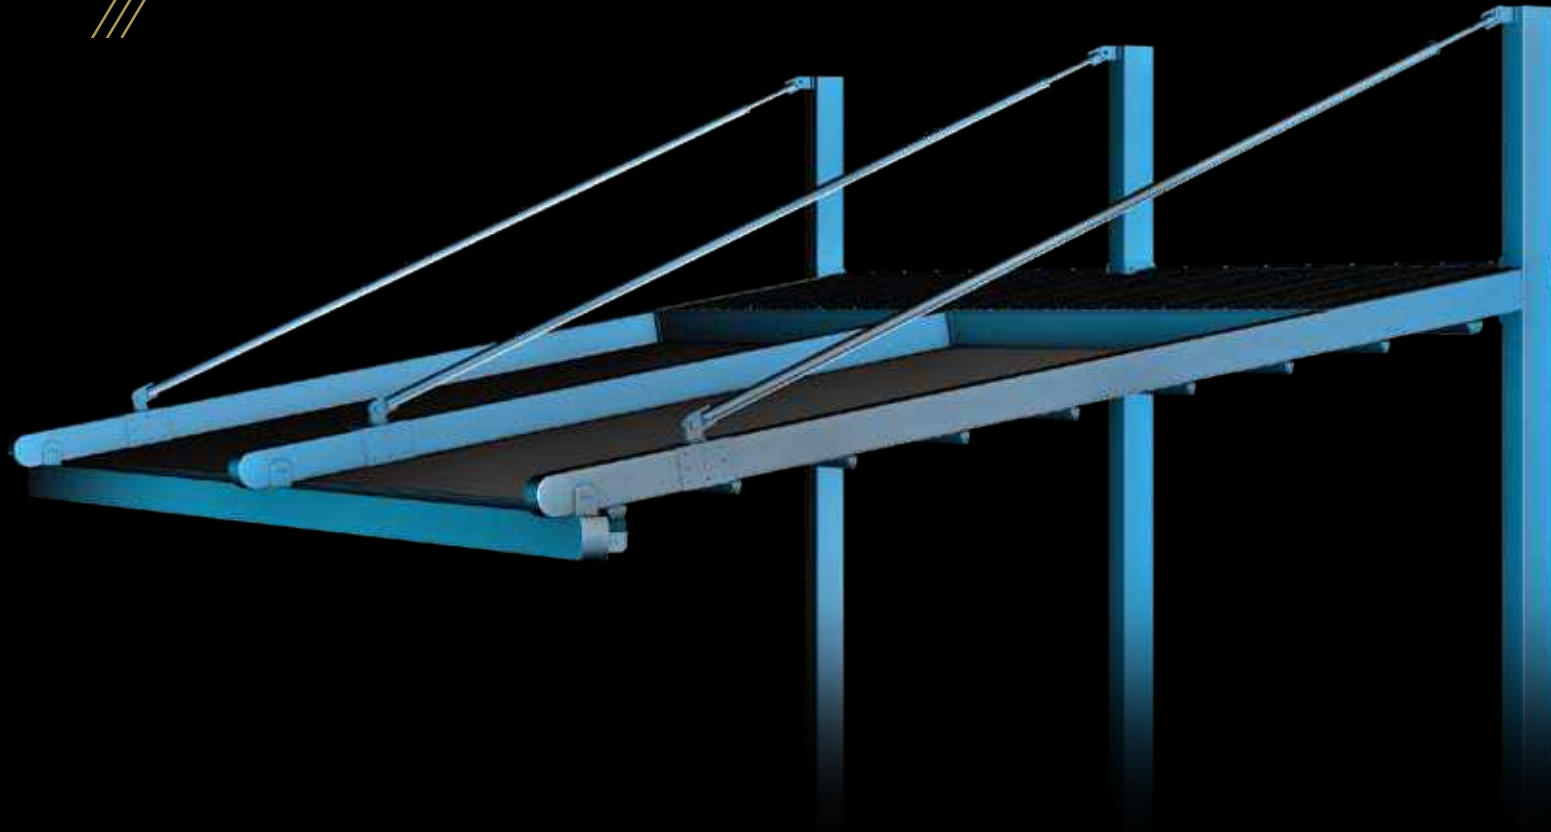

PANORAMA PLUS

MAXIMUM DIMENSIONS

HANGING TYPE

Width	1300
Projection	600
Max Rail Centers	450

BUTRESS TYPE

Width	450
Projection	400
Max Rail Centers	450

Panorama is remarkable is that it has no front support at all, thus allowing you to enjoy unbroken views. With its modern design and the buttress, Panorama will provide you an elegant and stylish atmosphere. Product can also be delivered with buttress version.