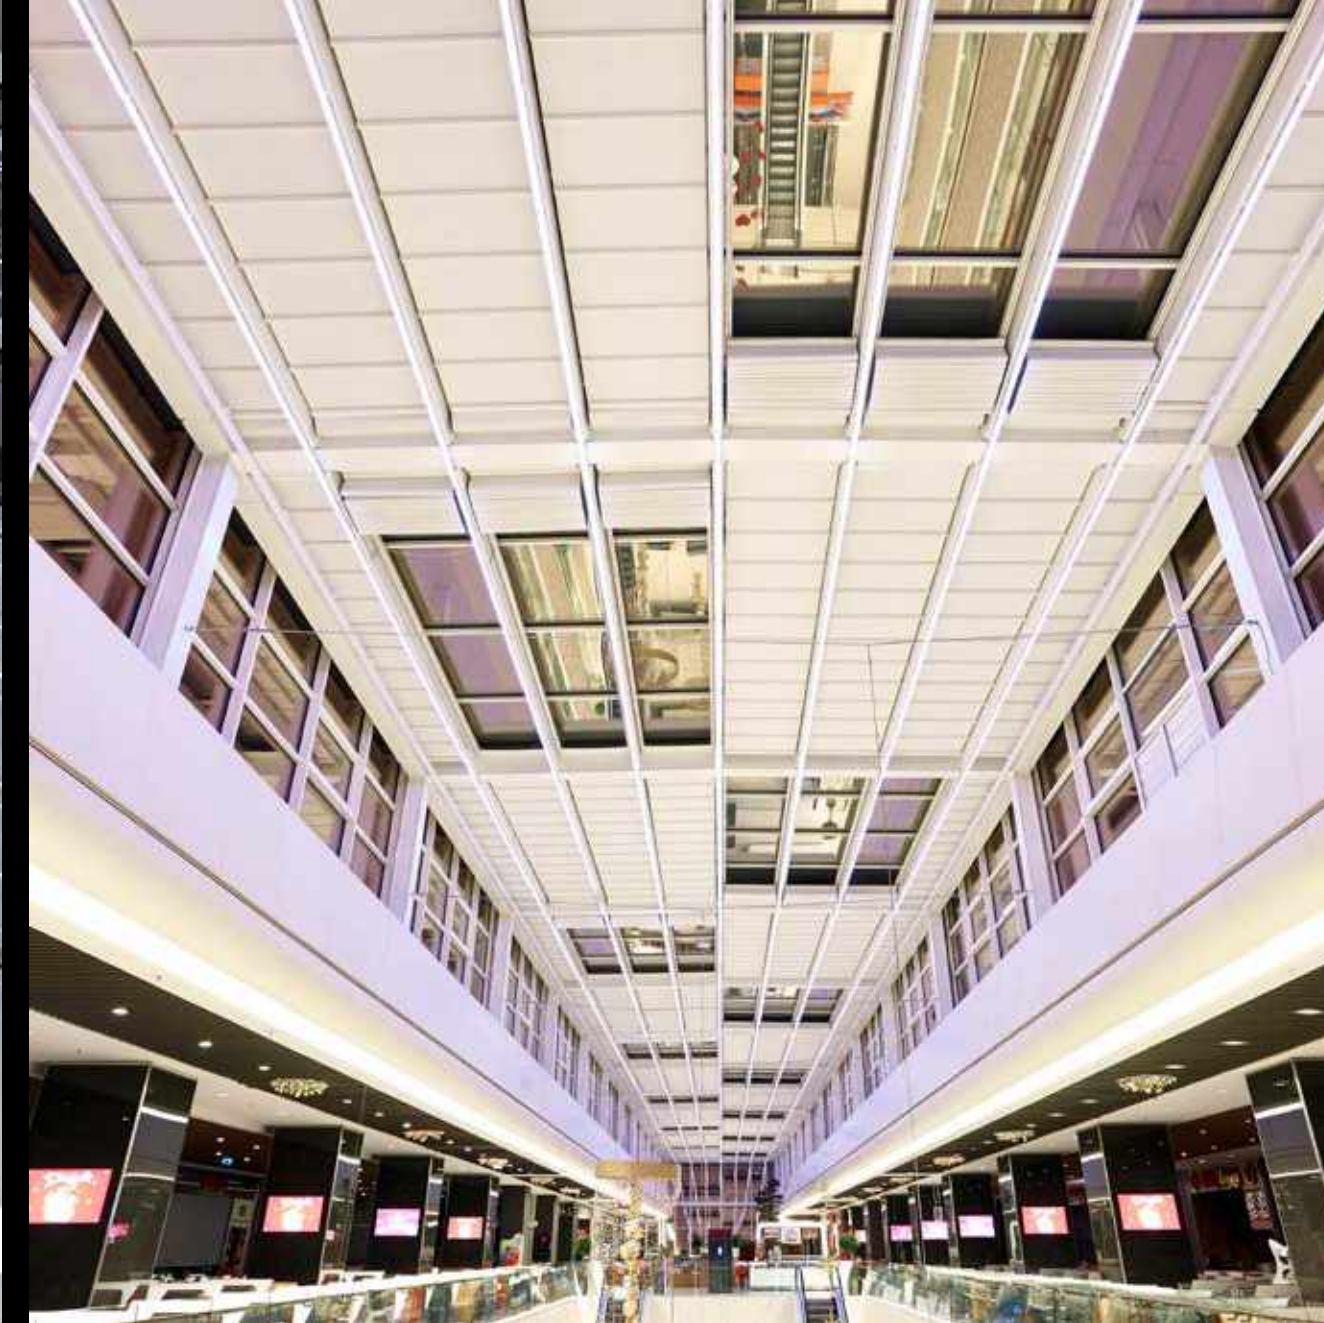

LEGEND

Legend is an indispensable product, if there is an existing construction, this enables you to enjoy the pleasant warmth and light the sun provides, when and how much you want.

Palmiye presents a wide range of ceiling covers, with a selection of colours, materials and patterns which are imported from Europe and U.S, with 5 years warranty against fading and mould.

Lighting systems can be adapted to the ceiling cover which moves together with it.

The Spot Lights, Linear Lights or 3 Axis Lights are being installed on the aluminium profiles and can be controlled by a remote control or with a remote controlled dimmer function.

Each of our products is hand crafted and in itself unique, and from ceiling cover to the construction material you can completely customize your products.

Palmiye is proud to present its own MyPalmiye App which has been designed specifically for Palmiye products and is available at Apple's App Store.

MAXIMUM DIMENSIONS

Width	1000	1050	1100	1150	1200	1250	1300
Projection							700
							750
							800
							850
							900
							950
							1000
Max Rail Centers							450

PROFILE SECTION