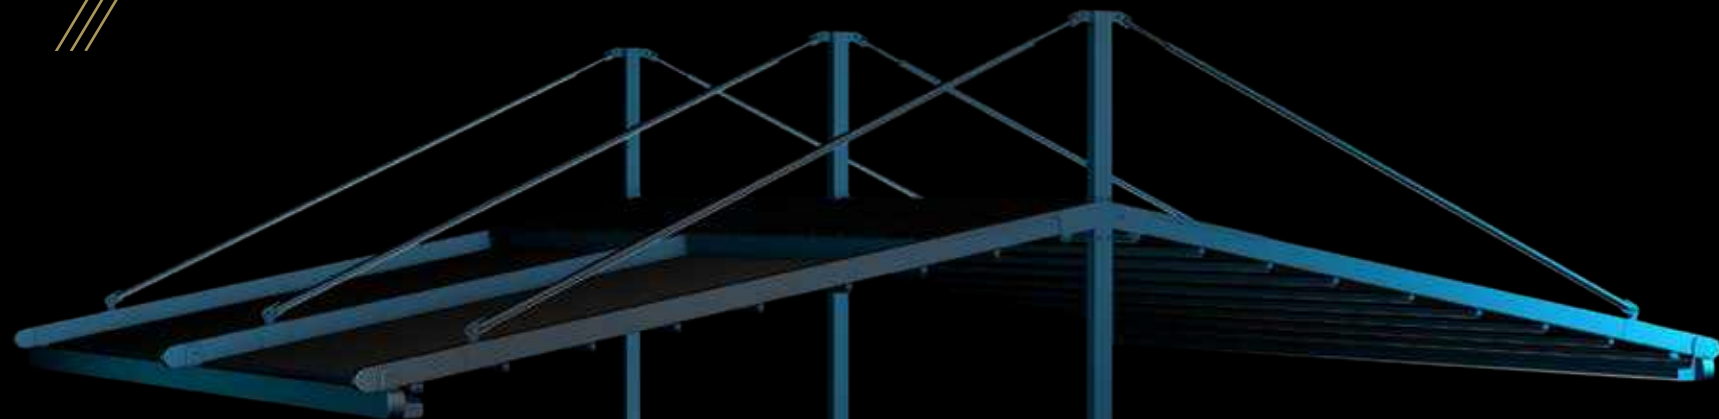

MAXIMUM DIMENSIONS

Width	1300
Projection	1200
Max Rail Centers	450

Marine Compact is a tastefully practical product. With minimalistic, lightweight details it can be moved easily around to provide you with exactly what you need.

Palmiye presents a wide range of ceiling covers, with a selection of colours, materials and patterns which are imported from Europe and U.S, with 5 years guaranty against fading and mould.

Palmiye is proud the present the Exclusive Fabric Collection with unique patterns and colors, with options of Exlusive Fabric Profiles and Exclusive 3 Axis Lightings.

Lighting systems can be adapted to the ceiling cover which moves together with it.

The Spot Lights, Linear Lights or 3 Axis Lights are installed on the aluminium profiles and can be controlled by a remote control or with a remote controlled dimmer function.

Each of our products is hand crafted and in itself unique, and from ceiling cover to the construction material you can completely customize your products.