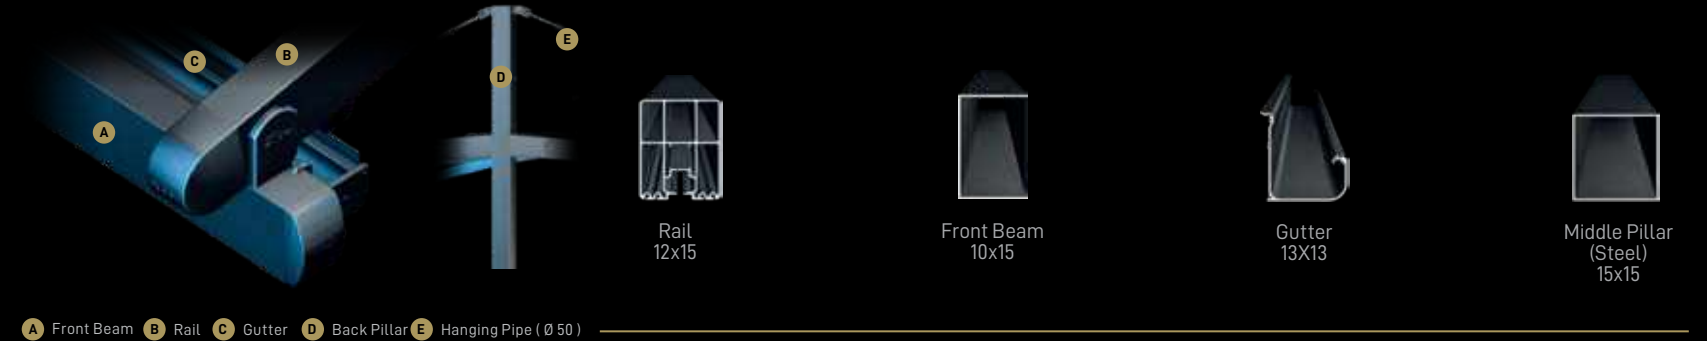

PROFILE SECTIONS