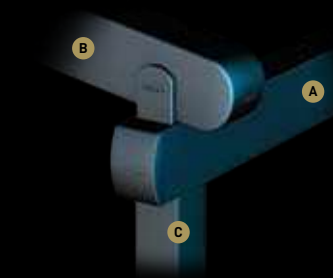

PROFILE SECTIONS

A Front Beam B Rail C Pillar