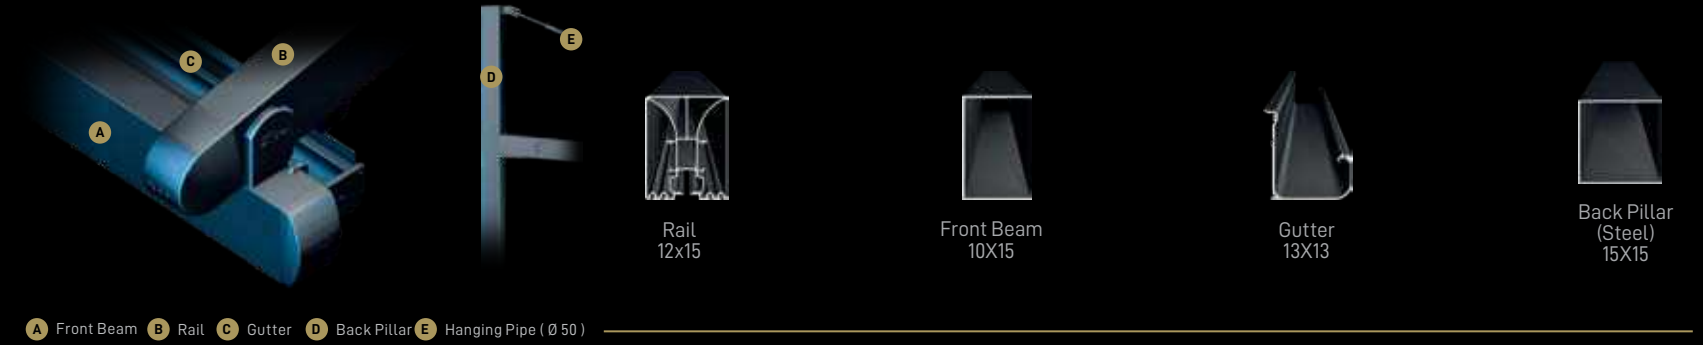

PROFILE SECTIONS

A Front Beam B Rail C Gutter D Back Pillar E Hanging Pipe (Ø 50)