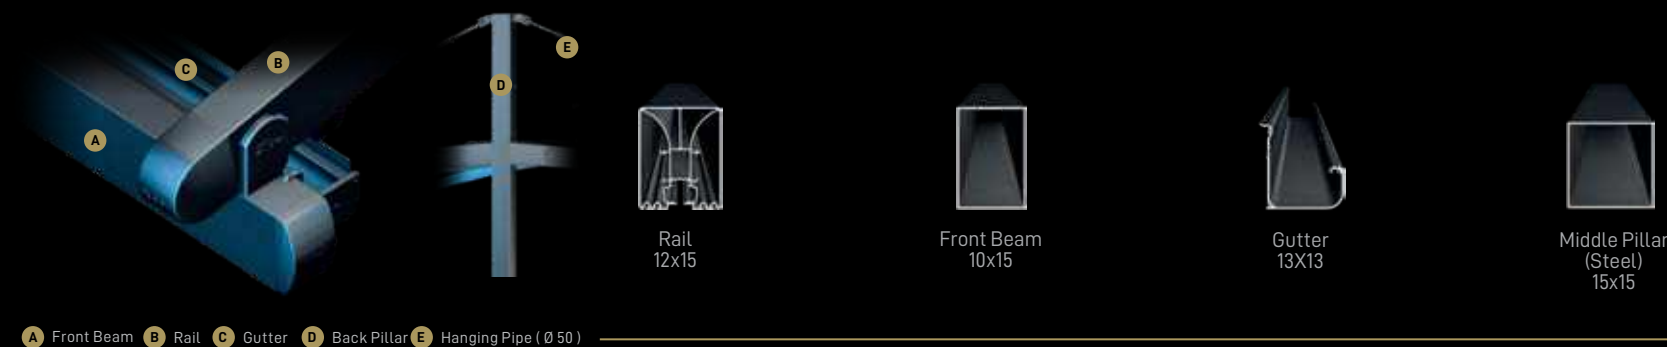

PROFILE SECTIONS