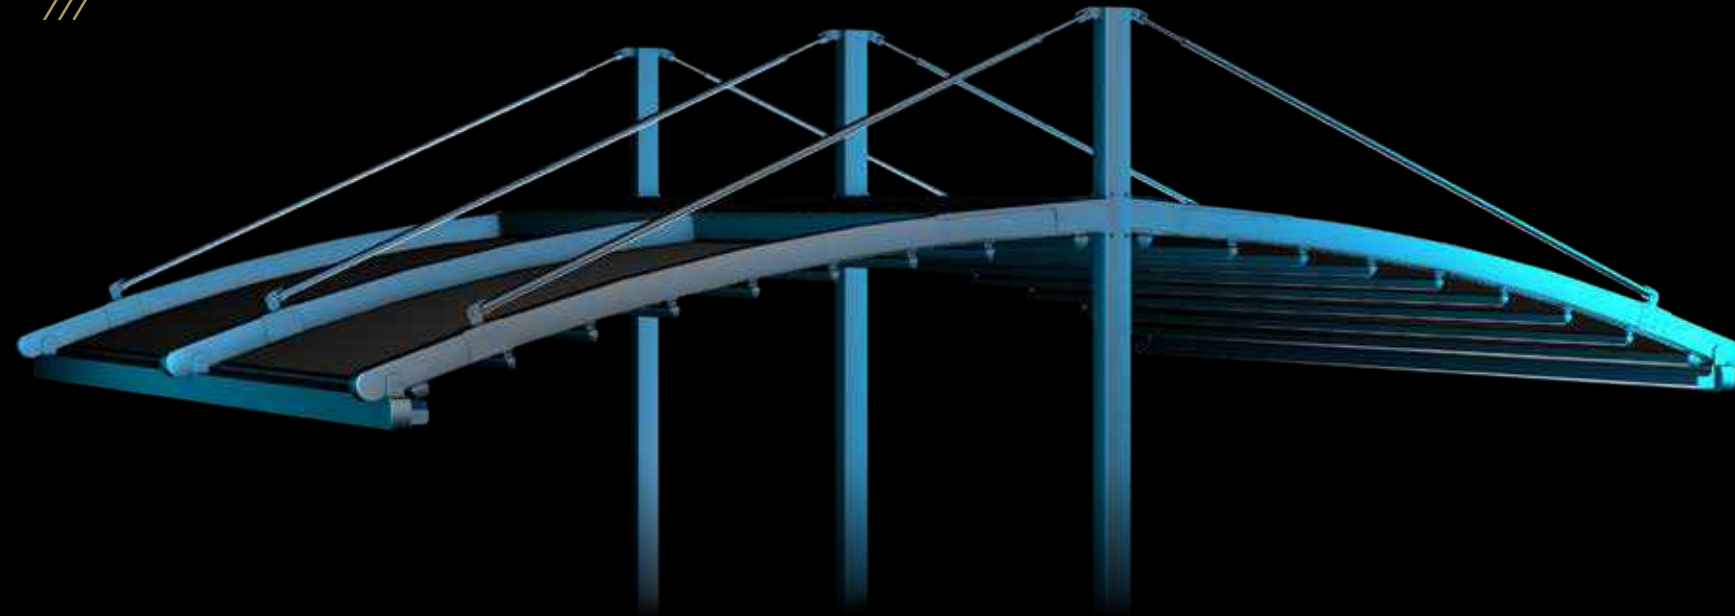

PROFILE SECTIONS

A Front Beam **B** Rail **C** Gutter **D** Back Pillar **E** Hanging Pipe (Ø 50)

BRIDGE

An architectural beauty, this free-standing product sets you apart from other establishments, attracting attention and enabling your customers to get the most from their outdoor experience.

BRIDGE PLUS

MAXIMUM DIMENSIONS

Width	1300
Projection	1200
Max Rail Centers	400

An architectural beauty this free standing product sets you apart from other establishments, attracting attention and enabling your customers to get the most from their outdoor experience.