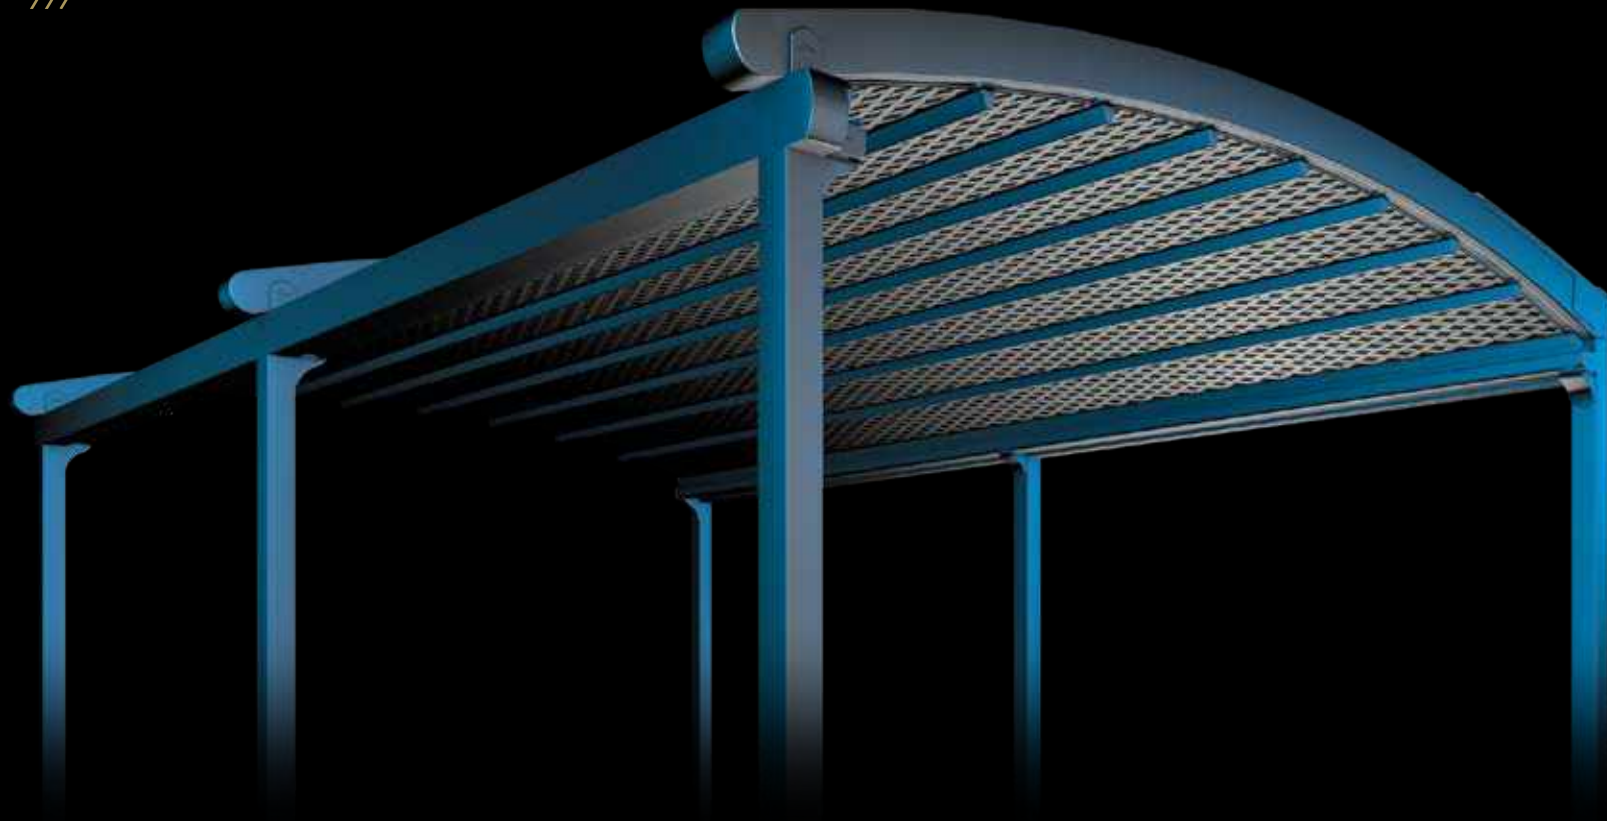

MAXIMUM DIMENSIONS

Projection	Width					
	850	950	1050	1150	1250	
	800	900	1000	1100	1200	1300
						500
						550
						600
						650
						700
800						
Max Rail Centers						350