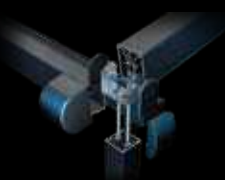

HIDDEN ASSEMBLY DETAILS

Plus and Compact series provide a clean surface and perfect view by concealing all connection details made with stainless steel screws and parts.

GEOMETRIC CROSS SECTION

With its geometric design, the specially engineered inner section gives maximum strength and wind resistance to the aluminium rail profile.