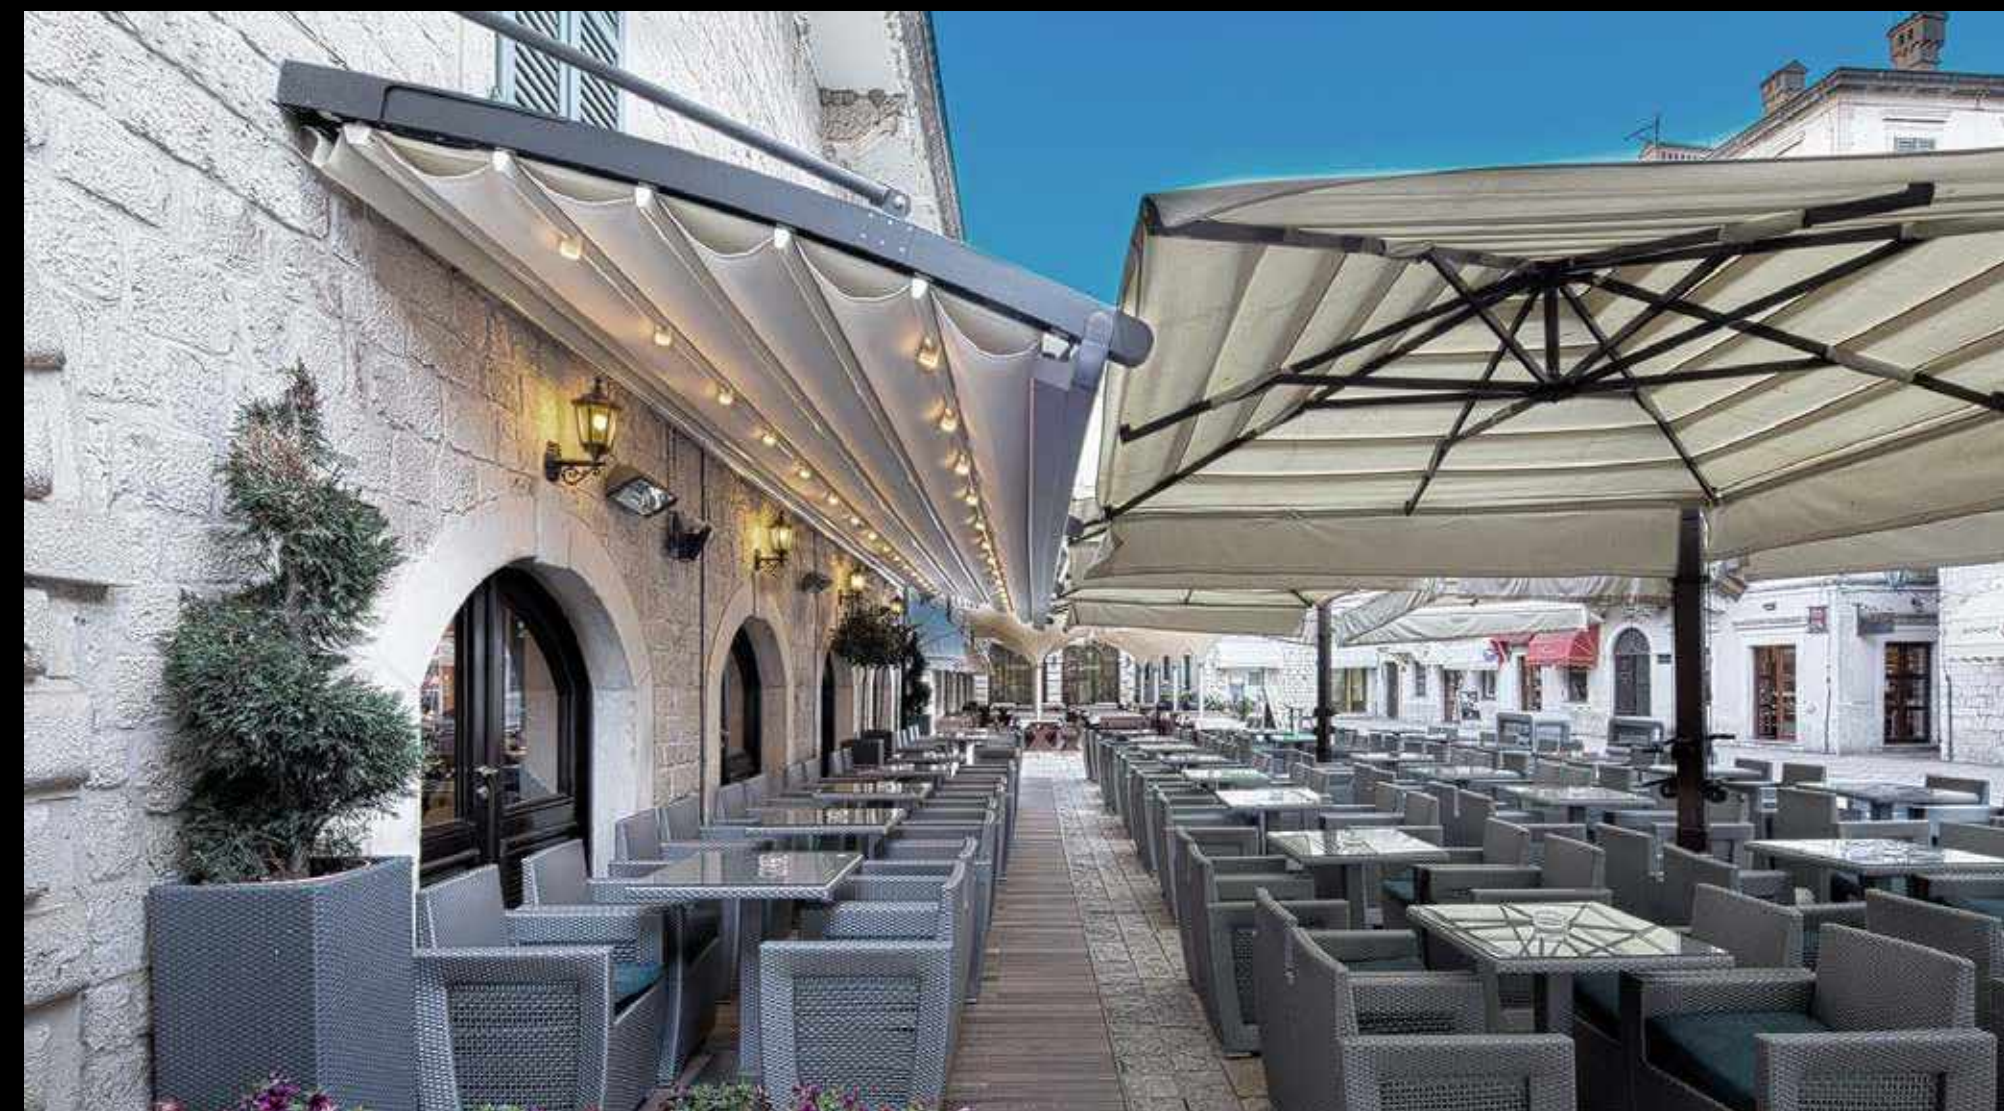

Each of our products is hand crafted and in itself unique, and from ceiling cover to the construction material you can completely customize your products.

PROFILE SECTIONS

MARIN 

This elegant product is free standing and is a stylish way to enlarge your outdoor living space.