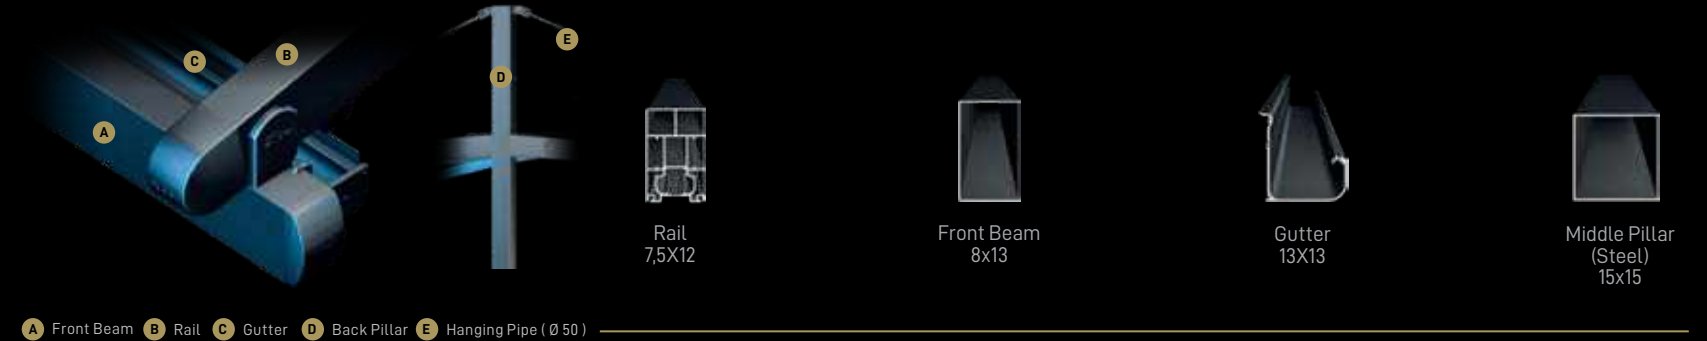

PROFILE SECTIONS