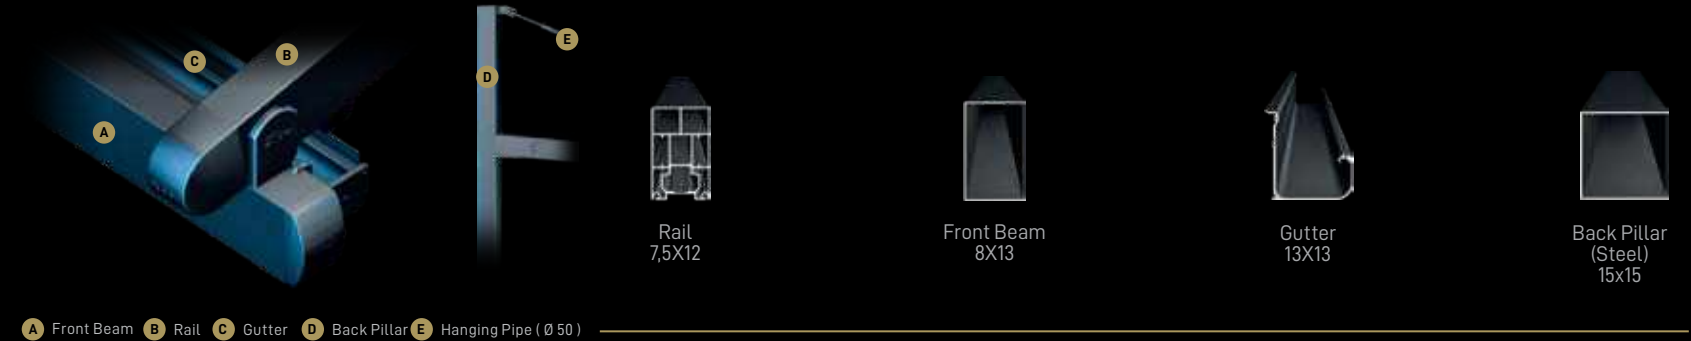

PROFILE SECTIONS