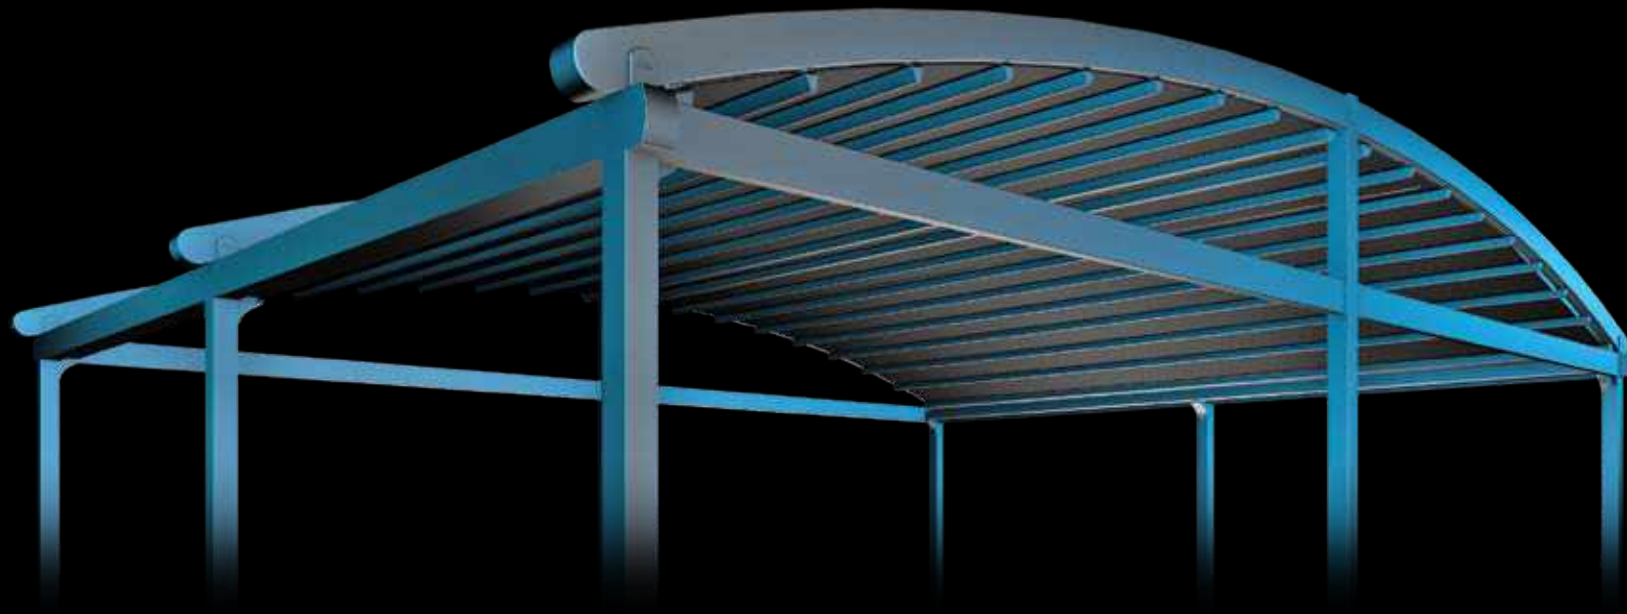

Each of our products is hand crafted and in itself unique, and from ceiling cover to the construction material you can completely customize your products.

Rail
12x15

Front Beam
10X15

Gutter
13X13

Pillar
10X10