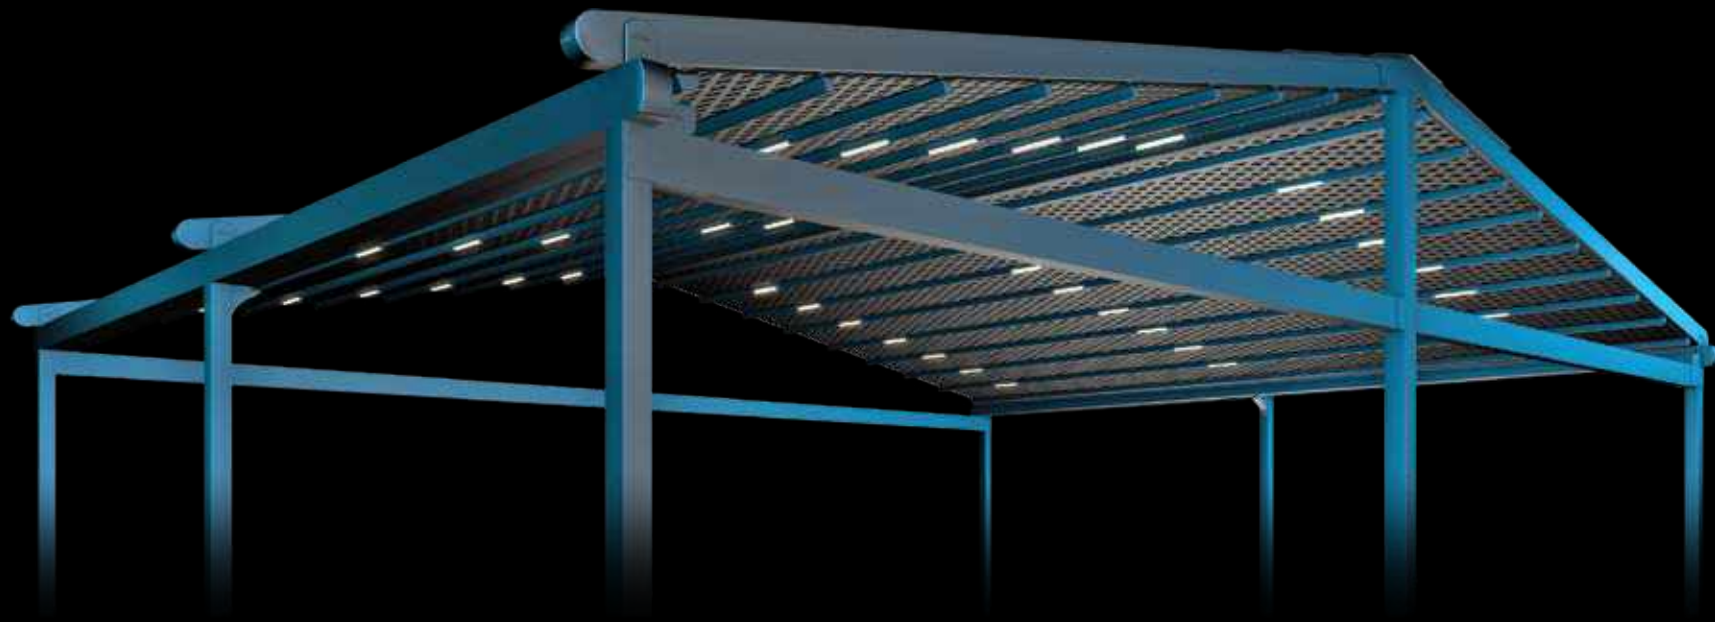

MAXIMUM DIMENSIONS

Width	1300
Projection	1200
Max Rail Centers	450

The streamline construction of Gala Compact is the ultimate party space! With its slender yet robust architecture you and your guests can literally 'raise the roof'!

Palmiye presents a wide range of ceiling covers, with a selection of colours, materials and patterns which are imported from Europe and U.S, with 5 years guaranty against fading and mould.

Palmiye is proud to present the Exclusive Fabric Collection with unique patterns and colors, with options of Exclusive Fabric Profiles and Exclusive 3 Axis Lightings.

The entire drainage system is integrated into the structure and lighting systems can be adapted to the ceiling cover which moves together with it.

The Spot Lights, Linear Lights or 3 Axis Lights are installed on the aluminium profiles and can be controlled by a remote control or with a remote controlled dimmer function.

Each of our products is hand crafted and in itself unique, and from ceiling cover to the construction material you can completely customize your products.