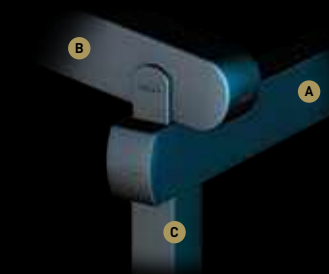

PROFILE SECTIONS

A Front Beam B Rail C Pillar