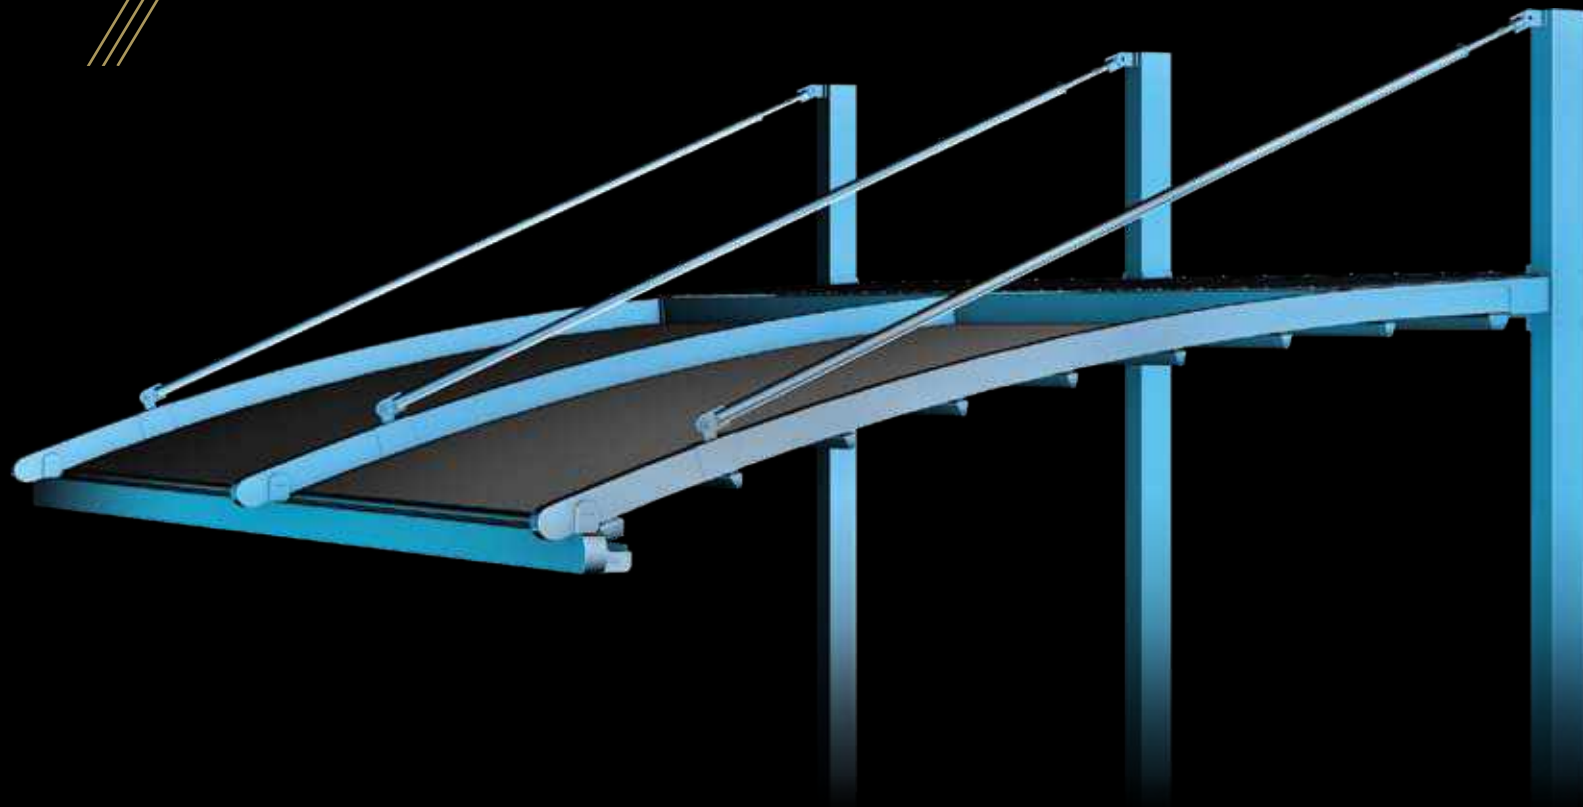

APOLLO

COMPACT