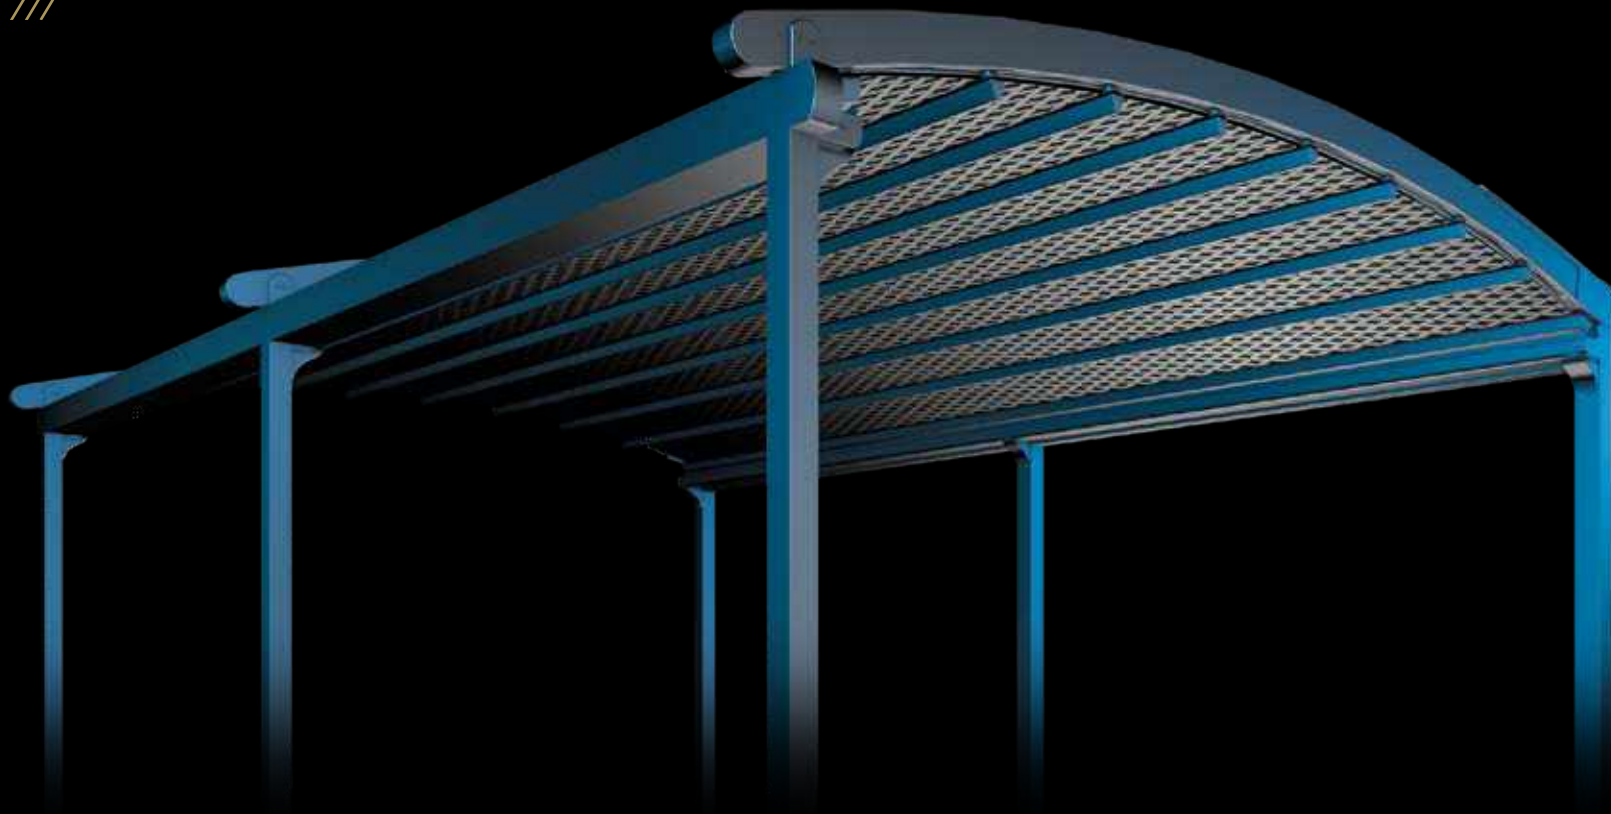

CROWN

COMPACT

Single Motor

MAXIMUM DIMENSIONS

Width	1150	1250
	1100	1200 1300
	500	
	550	
Projection	600	
	350	
Max Rail Centers	350	

The intimate design of Crown Compact provides a welcoming area in which guests can retreat. The curvaceous architecture contributes to the cosiest of setting in all outdoor spaces. In this product the ceiling cover is retracting as one piece.

Palmiye presents a wide range of ceiling covers, with a selection of colours, materials and patterns which are imported from Europe and U.S, with 5 years guaranty against fading and mould.

Palmiye is proud to present the Exclusive Fabric Collection with unique patterns and colors, with options of Exclusive Fabric Profiles and Exclusive 3 Axis Lightings.

The entire drainage system is integrated into the structure and lighting systems can be adapted to the ceiling cover which moves together with it.

The Spot Lights, Linear Lights or 3 Axis Lights are installed on the aluminium profiles and can be controlled by a remote control or with a remote controlled dimmer function.

Each of our products is hand crafted and in itself unique, and from ceiling cover to the construction material you can completely customize your products.