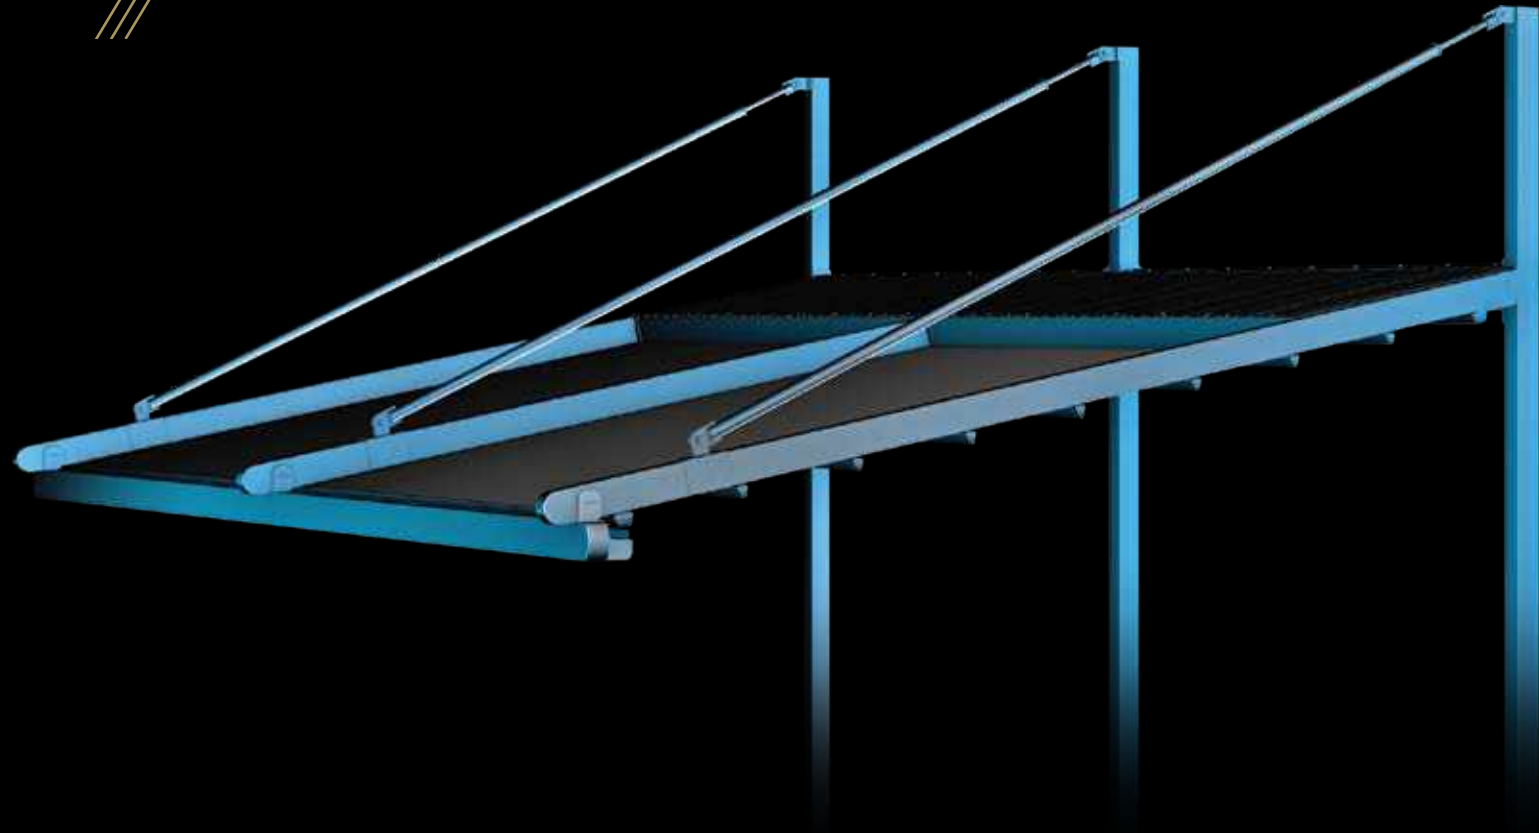

PANORAMA

COMPACT