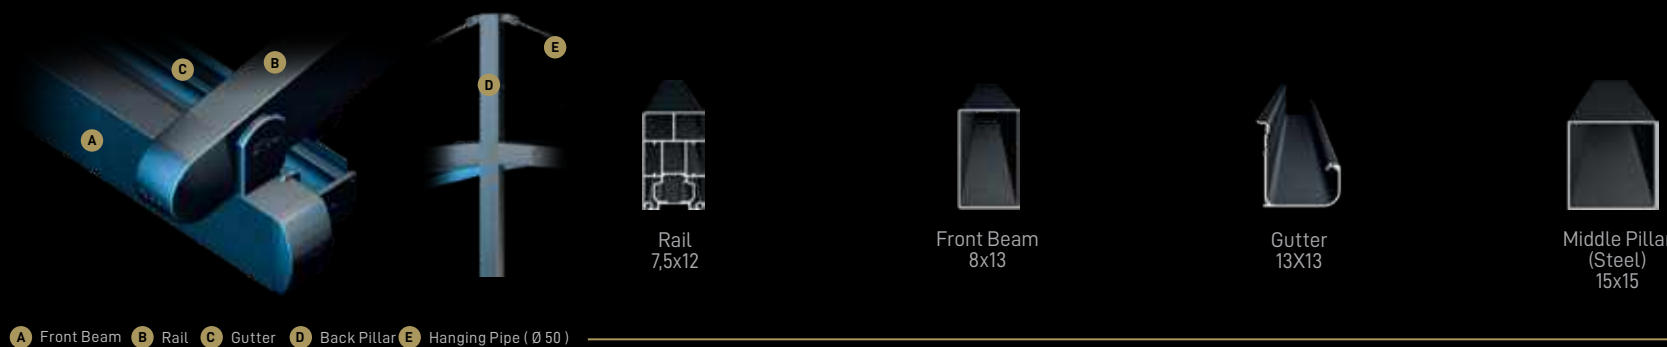

PROFILE SECTIONS

A Front Beam **B** Rail **C** Gutter **D** Back Pillar **E** Hanging Pipe (Ø 50)