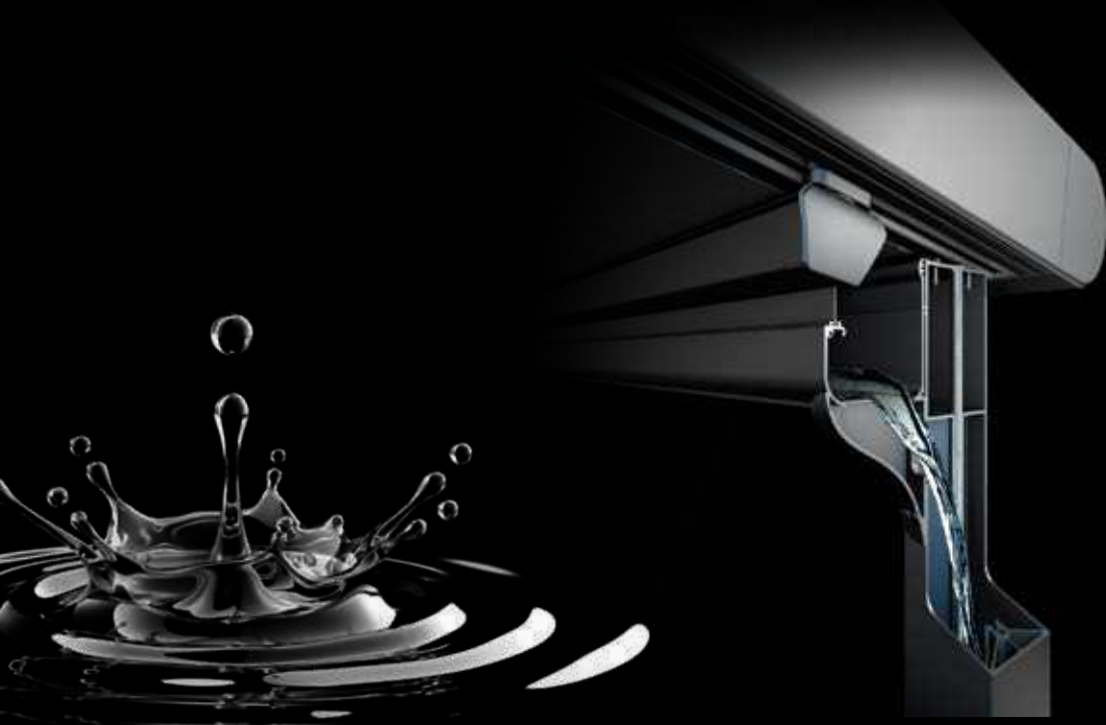

WATER DRAINAGE & SEALING

The hidden part of the drainage system which was ingeniously integrated inside both beams and pillars makes effortlessly possible the discharge of water.