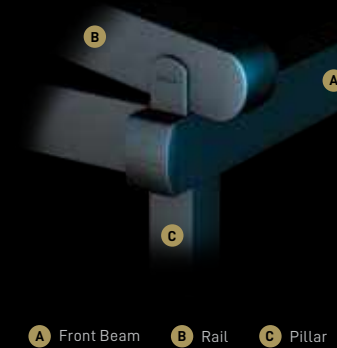

PROFILE SECTIONS

Specially designed to accommodate large numbers, this stylish construction provides the perfect setting to entertain your guests. Spacious and stylish Gala Plus is the ultimate outdoor experience.

The product is usable according to its User Manual in all-weather conditions and designed to be used in all four seasons. If desired the product can be made into a retractable winter garden by closing the sides with different kinds of enclosures.

Palmiye presents a wide range of ceiling covers, with a selection of colours, materials and patterns which are imported from Europe and U.S, with 5 years warranty against fading and mould.

Palmiye is proud to present the Exclusive Fabric Collection with unique patterns and colors, with options of Exclusive Fabric Profiles and Exclusive 3 Axis Lightings.

The entire drainage system is integrated into the structure and lighting systems can be adapted to the ceiling cover which moves together with it. The Spot Lights, Linear Lights or 3 Axis Lights are installed on the aluminium profiles and can be controlled by a remote control or with a remote controlled dimmer function.

Each of our products is hand crafted and in itself unique, and from ceiling cover to the construction material you can completely customize your products.

Projection up to 16m

Projection between 16 - 20m