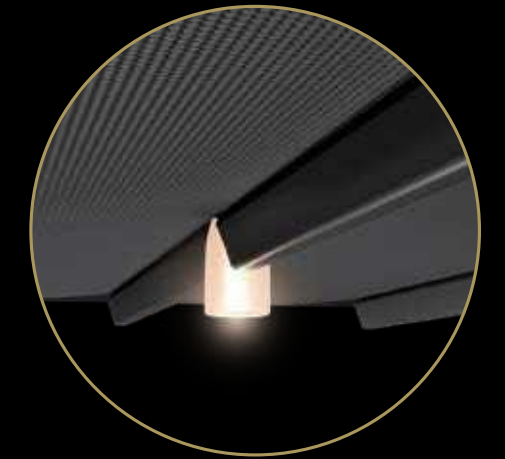

View the World
in a Different Light

LIGHTING SYSTEM

3 AXIS LIGHTING

LINEAR LIGHT

SPOT LIGHT

DIMMABLE LED LIGHT

Depending on whether you want strong practical lighting, or an atmospheric dimmed ambience, you can choose between the Spot Lights with Palmiye's 3-Lens LED Technology, 6-Lens Linear LED lights or 3 Axis 6-Lens LED lights.