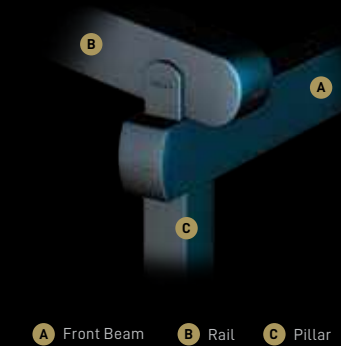

PROFILE SECTIONS

A Front Beam B Rail C Pillar