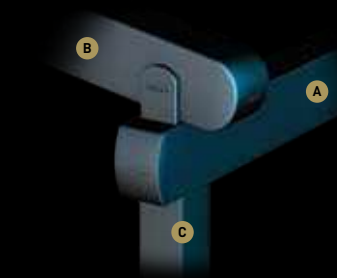

PROFILE SECTIONS

A Front Beam B Rail C Pillar