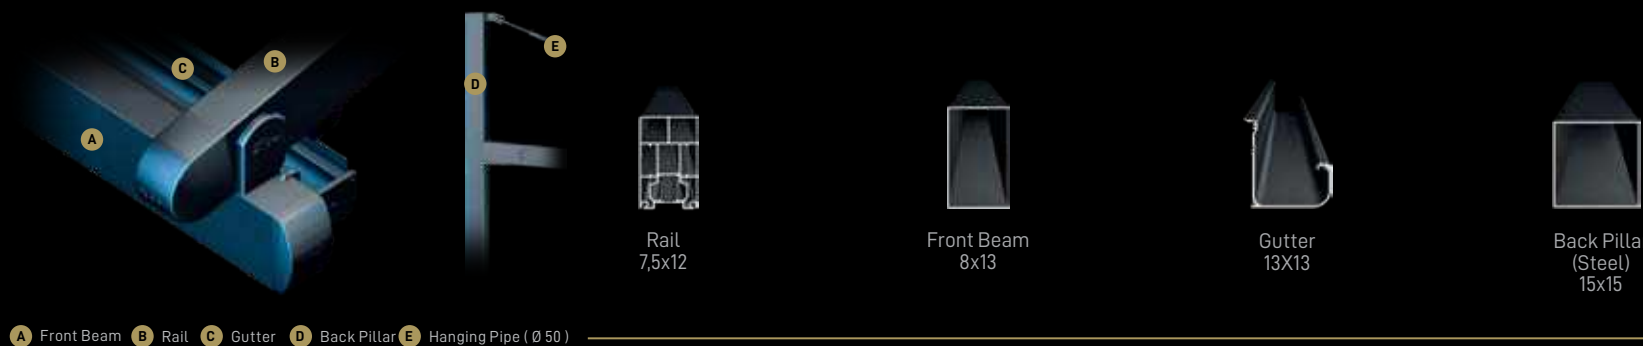

PROFILE SECTIONS