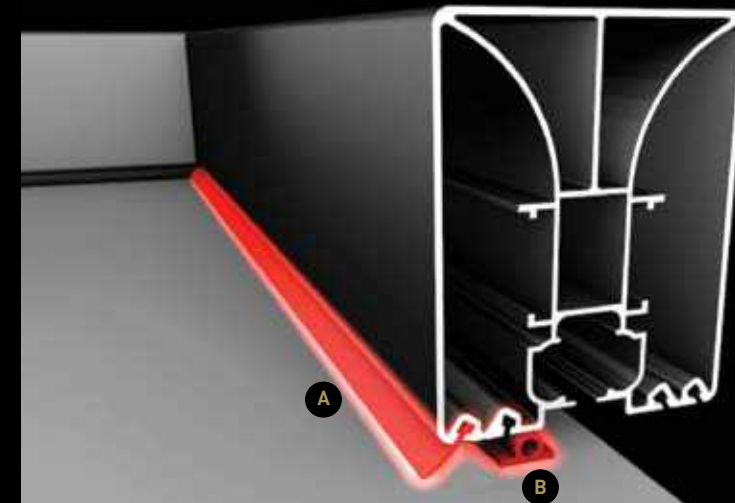

DOUBLE ANTI-AIR SYSTEM

- **A** This system prevents the wind entering between the ceiling cover, rails and gutter, and creates an airtight space into which the wind cannot enter.

WATERBLOCK

- **B** This prevents rainwater entering the enclosed area, and leads it directly to the front gutter for perfect water drainage.