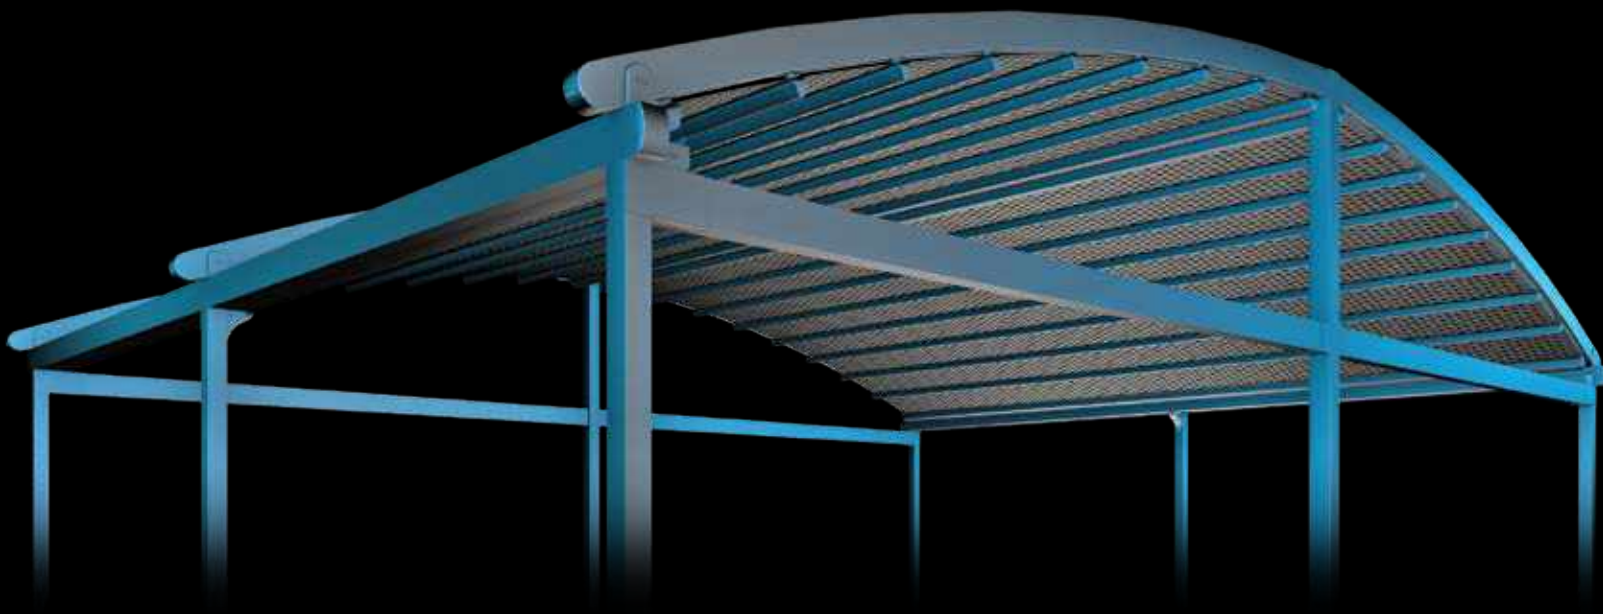

CROWN

COMPACT

Double Motor

MAXIMUM DIMENSIONS

Width	1300
Projection	1200
Max Rail Centers	400

The intimate design of Crown Compact provides a welcoming area in which guests can retreat. The cur-vaceous architecture contributes to the cosiest of setting in all outdoor spaces. In this product the ceiling cover is retracting as two pieces.

Palmiye presents a wide range of ceiling covers, with a selection of colours, materials and patterns which are imported from Europe and U.S, with 5 years guaranty against fading and mould.

Palmiye is proud the present the Exclusive Fabric Collection with unique patterns and colors, with options of Exlusive Fabric Profiles and Exclusive 3 Axis Lightings.

The entire drainage system is integrated into the structure and lighting systems can be adapted to the ceiling cover which moves together with it.

The Spot Lights, Linear Lights or 3 Axis Lights are installed on the aluminium profiles and can be controlled by a remote control or with a remote controlled dimmer function.

Each of our products is hand crafted and in itself unique, and from ceiling cover to the construction material you can completely customize your products.