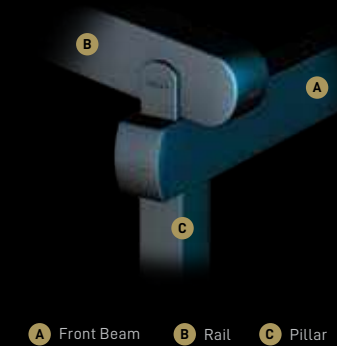

PROFILE SECTIONS

A Front Beam B Rail C Pillar